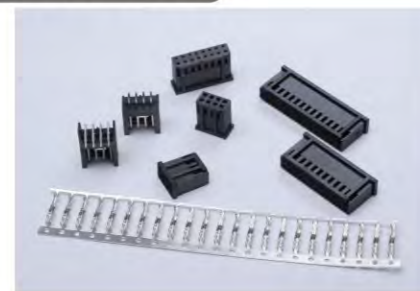

M2002 Series Pitch: 2.0mm

M20021 Series Pitch: 2.0mm

M2050 Series Pitch: 2.54mm

M2051 & M2545 Series Pitch: 2.54mm

M2040 Series Pitch: 2.54mm

M7060 Series Pitch: 3.96mm

M7060(I) Series Pitch: 3.96mm

Wire to Wire & Wire to Board Connectors

Wire to Wire & Wire to Board Connector Using Methods

3.0 Pitch Connectors

4.2 Pitch Connectors

6.35 Pitch Connectors

10.0 Pitch Connectors

Wire to Wire & Wire to Board Connector Photos

P2003 & P2004 Series Pitch: 2.0mm