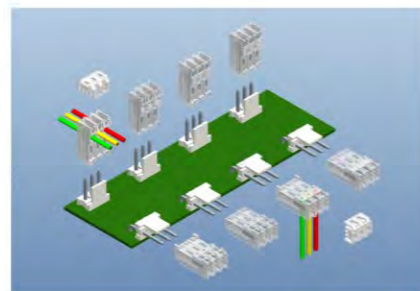

1.27 Pitch IDC

2.0 Pitch IDC

2.54 Pitch IDC

3.96 Pitch IDC

3.96 Pitch IDC

7002
ICD Crimping Pistol
For M2050 Series & M7060 Series

IDC Connector Photos

M2548 Series Pitch: 1.27mm

M2002 Series Pitch: 2.0mm

M20021 Series Pitch: 2.0mm

M2050 Series Pitch: 2.54mm

M2051 & M2545 Series Pitch: 2.54mm

M2040 Series Pitch: 2.54mm

M7060 Series Pitch: 3.96mm

M7060(I) Series Pitch: 3.96mm

Wire to Wire & Wire to Board Connectors