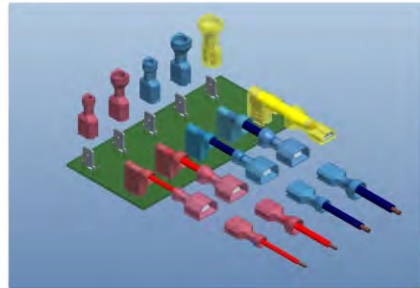

Wire to Wire & Wire to Board Connector Using Methods

3.0 Pitch Connectors

4.2 Pitch Connectors

6.35 Pitch Connectors

10.0 Pitch Connectors

Wire to Wire & Wire to Board Connector Photos

P2003 & P2004 Series Pitch: 2.0mm

P42474 & P42475 Series Pitch: 4.2mm

M4257 Series Pitch: 4.2mm

P9848, M9848 & PL635 Series Pitch: 6.35mm

Pp9858 Series Pitch: 6.35mm

P9848 & M9848 Series Pitch: 6.35mm

P1580 & P1680 Series Pitch: 3.7mm

P2030 & P2130 Series Pitch: 5.03mm

P9910 & M9920 Series Pitch: 10.0mm

P9920 Series Pitch: 10.0mm

Insulated Terminals

Insulated Terminal Using Methods

Insulated Terminal

Insulated Terminal Photos

110 straight insulated female terminal

187 straight insulated female terminal