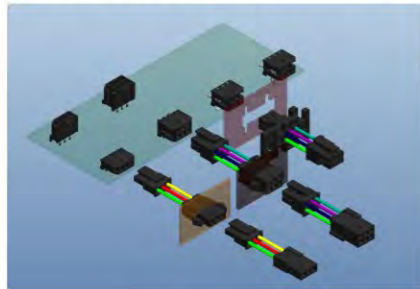

1.27 Pitch IDC

2.0 Pitch IDC

2.54 Pitch IDC

3.96 Pitch IDC

3.96 Pitch IDC

7002
ICD Crimping Pistol
For M2050 Series & M7060 Series

IDC Connector Photos

M2548 Series Pitch: 1.27mm

M2002 Series Pitch: 2.0mm

M20021 Series Pitch: 2.0mm

M2050 Series Pitch: 2.54mm

M2051 & M2545 Series Pitch: 2.54mm

M2040 Series Pitch: 2.54mm

M7060 Series Pitch: 3.96mm

M7060(I) Series Pitch: 3.96mm

Wire to Wire & Wire to Board Connectors

Wire to Wire & Wire to Board Connector Using Methods

3.0 Pitch Connectors

4.2 Pitch Connectors

6.35 Pitch Connectors

10.0 Pitch Connectors

Wire to Wire & Wire to Board Connector Photos

P2003 & P2004 Series Pitch: 2.0mm