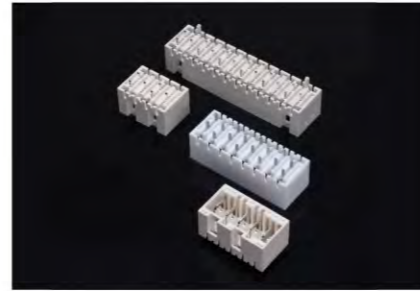

RAST 5 Connectors

RAST 2.5 Power Connectors

7001
RAST Crimping Machine
For M7234 Series& M7260 Series

RAST Connector Photos

M7234 Series RAST 2.5

M7280 Series RAST 2.5

M7230 Series RAST 2.5

M7260 Series RAST 2.5 Power

M7270 Series RAST 2.5 Power

M5001 Series RAST 5

M5002 Series RAST 5

M5003 Series RAST 5

M9400 Series RAST 5

M9400 Series RAST 5

IDC Connectors

IDC Using Methods

1.27 Pitch IDC

2.0 Pitch IDC

2.54 Pitch IDC

3.96 Pitch IDC

3.96 Pitch IDC

7002
ICD Crimping Pistol
For M2050 Series & M7060 Series

IDC Connector Photos

M2548 Series Pitch: 1.27mm